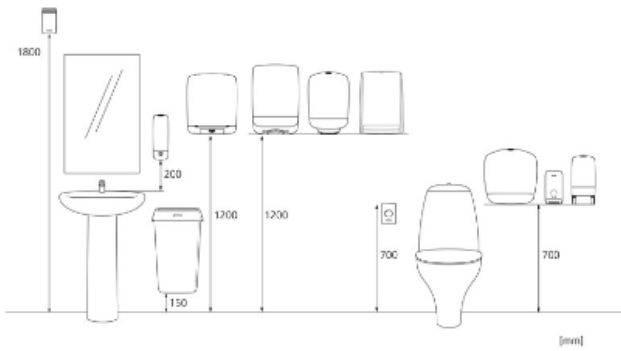

y 1286 mm

z 1200 mm

96

169.4 kg

6414305989665

Measurements and installing

Related products

106108
Katrin Classic
Gigant Toilet S2